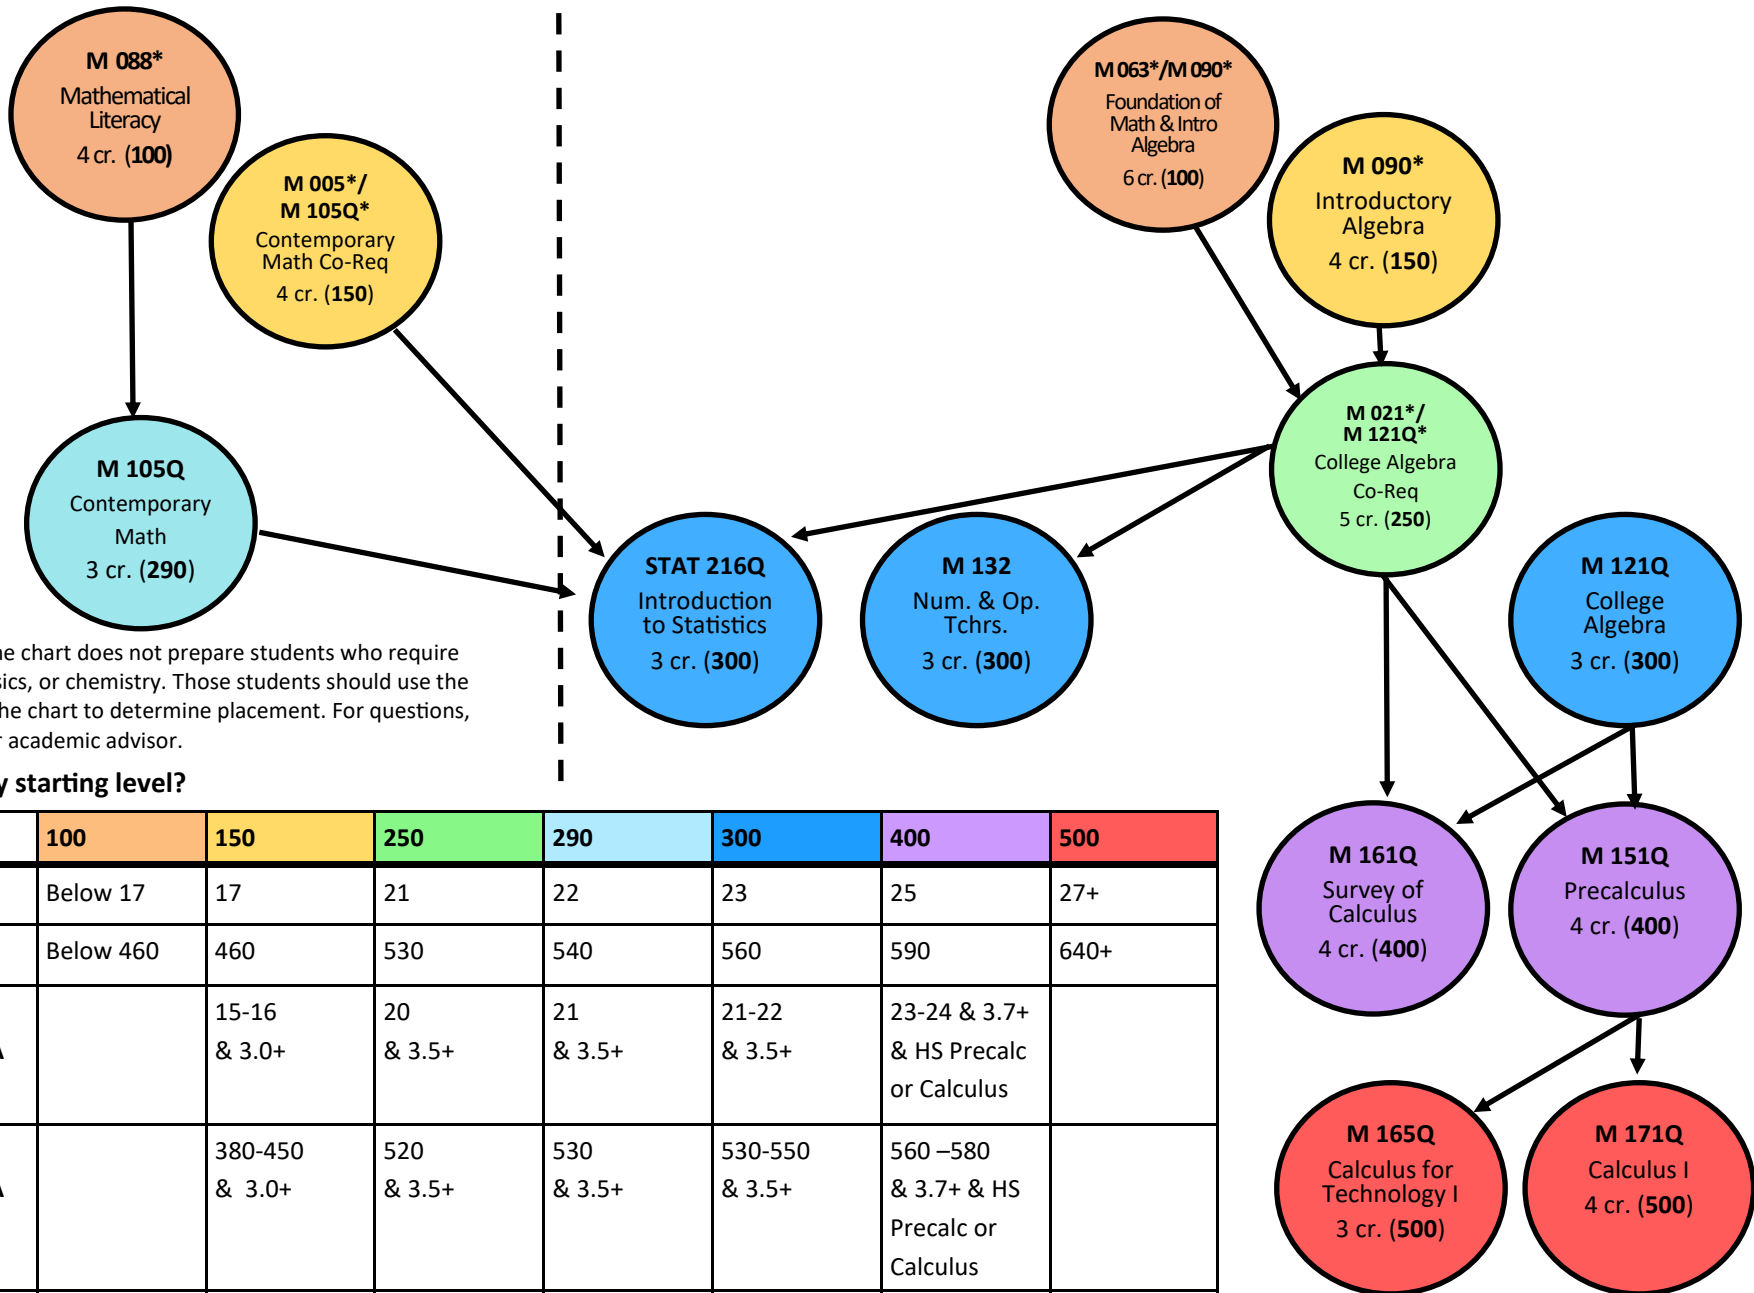

Mathematics Prerequisite Flowchart

This side of the chart does not prepare students who require calculus, physics, or chemistry. Those students should use the right side of the chart to determine placement. For questions, talk with your academic advisor.

What is my starting level?

	100	150	250	290	300	400	500
ACT alone	Below 17	17	21	22	23	25	27+
SAT alone	Below 460	460	530	540	560	590	640+
ACT and HS GPA		15-16 & 3.0+	20 & 3.5+	21 & 3.5+	21-22 & 3.5+	23-24 & 3.7+ & HS Precalc or Calculus	
SAT and HS GPA		380-450 & 3.0+	520 & 3.5+	530 & 3.5+	530-550 & 3.5+	560-580 & 3.7+ & HS Precalc or Calculus	
MPLEX or EdReady Placement	10	15	25	30	30	40	50

* Indicates the class is being taught through Gallatin College